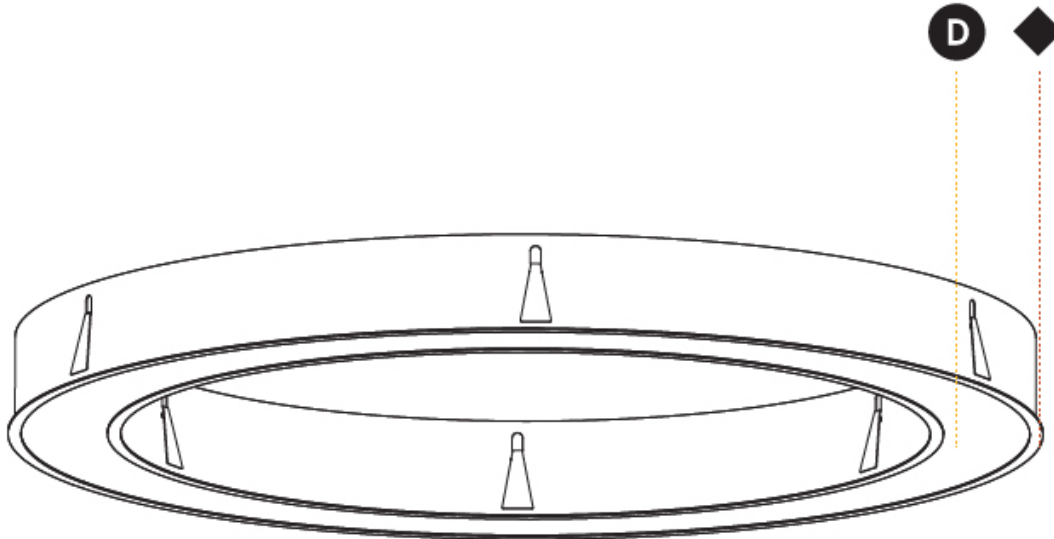

Ø 1228mm 48 3/8"

Ø 1570mm 61 13/16"

1560mm x 1240mm
61 7/16" x 48 13/16"

120mm
4 3/4"

10 - 15mm
3/8" - 9/16"

A37502-

PROJECT	_____
TYPE	_____
SPECIFIER	_____
QUANTITY	_____
DATE	_____

GLORIOUS COLOR FINISH CHART