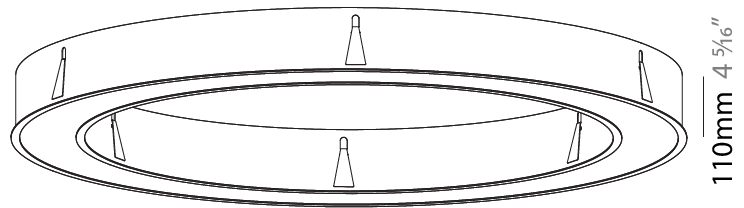

GENERAL

Series: Glorious
Subseries: Glorious
Brand: Prolicht
Division: Architectural
Mounting Type: Recessed
Mounting Location: Ceiling
Subcategory: Ambient

PHYSICAL

Shape: Round
Diameter (mm): 1570
Diameter (in): 61 ¹³/₁₆
Height (mm): 110
Height (in): 4 ⁵/₁₆
Min. Recessing Depth (mm): 120
Min. Recessing Depth (in): 4 ³/₄
Light Distribution: Direct
Weight (kg): 16.624
Weight (lbs): 36.65
Diffuser: PMMA - Opal or Micro-Prism
Fixture Finish: SSR / BKV / CWI / CRY / HAB / LAG / UFT / ITA / RUA / RUR / MIC / FTG / MYG / TWT / LOD / PUS / FRO / FUP / KIA / POP / BLS / SPG / MEY / GOH / GUM / CHC / COM / ABZ / JAG / OBR / MOS / ROR
Fixture Material: Aluminum
Cut-out Measurements: 1560mm / 61 7/16" x 1240mm / 48 13/16"

ELECTRICAL

Lamp Type: LED (Zhaga Standard)
Input Wattage (W): 75
Total Output Wattage (W): 60 / 48 (3500K)
Dimming: Non-Dimming / Phase Dimming (120Vac only) / 0-10V Dimming
Driver Included: Yes
Driver Location: Integrated
Driver Type: Constant Current - 120 / 277Vac
Driver Class: Class 2
Input Voltage (V): 120 - 277
Constant Current (MA): 350 / 700/800 (3500K)

LED

Color Temperature (°K): 3000 / 3500 / 4000
Max. Delivered Lumen (lm): 6920 / 7164 / 7310
CRI: >80 CRI
Efficiency (%): 65
Lamp Life (hrs): 50000

OPTICAL

RATINGS AND CERTIFICATIONS

Certified By: Certified for North American Standards
IP rating: IP20

Ø 1228mm 48 3/8"

Ø 1570mm 61 13/16"

1560mm x 1240mm
61 7/16" x 48 13/16"

120mm
4 3/4"

10 - 15mm
3/8" - 9/16"