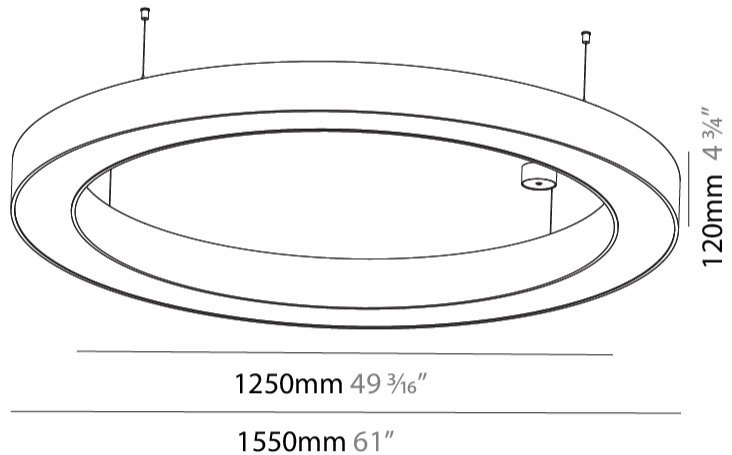

GENERAL

Series: Glorious
Subseries: Glorious
Brand: Prolicht
Division: Architectural
Mounting Type: Suspension
Mounting Location: Ceiling
Subcategory: Ambient

PHYSICAL

Shape: Round
Diameter (mm): 1550
Diameter (in): 61
Height (mm): 120
Height (in): 4 ³/₄
Max. Overall Height (mm): 2120
Max. Overall Height (in): 83 ⁷/₁₆
Light Distribution: Direct
Weight (kg): 16.737
Weight (lbs): 36.82
Diffuser: PMMA - Opal or Micro-Prism
Fixture Finish: SSR / BKV / CWI / CRY / HAB / LAG / UFT / ITA / RUA / RUR / MIC / FTG / MYG / TWT / LOD / PUS / FRO / FUP / KIA / POP / BLS / SPG / MEY / GOH / GUM / CHC / COM / ABZ / JAG / OBR / MOS / ROR
Fixture Material: Aluminum

ELECTRICAL

Lamp Type: LED (Zhaga Standard)
Input Wattage (W): 75
Total Output Wattage (W): 60 / 48 (3500K)
Dimming: Non-Dimming / Phase Dimming (120Vac only) / 0-10V Dimming
Driver Included: Yes
Driver Location: Integrated
Driver Type: Constant Current
Driver Class: Class 2
Input Voltage (V): 120 - 277
Constant Current (MA): 350 / 700/800 (3500K)

LED

Color Temperature (°K): 3000 / 3500 / 4000
Max. Delivered Lumen (lm): 6920 / 7164 / 7310
CRI: >80 CRI
Efficiency (%): 0.65
Lamp Life (hrs): 50000

OPTICAL

RATINGS AND CERTIFICATIONS

Certified By: Certified for North American Standards
IP rating: IP20